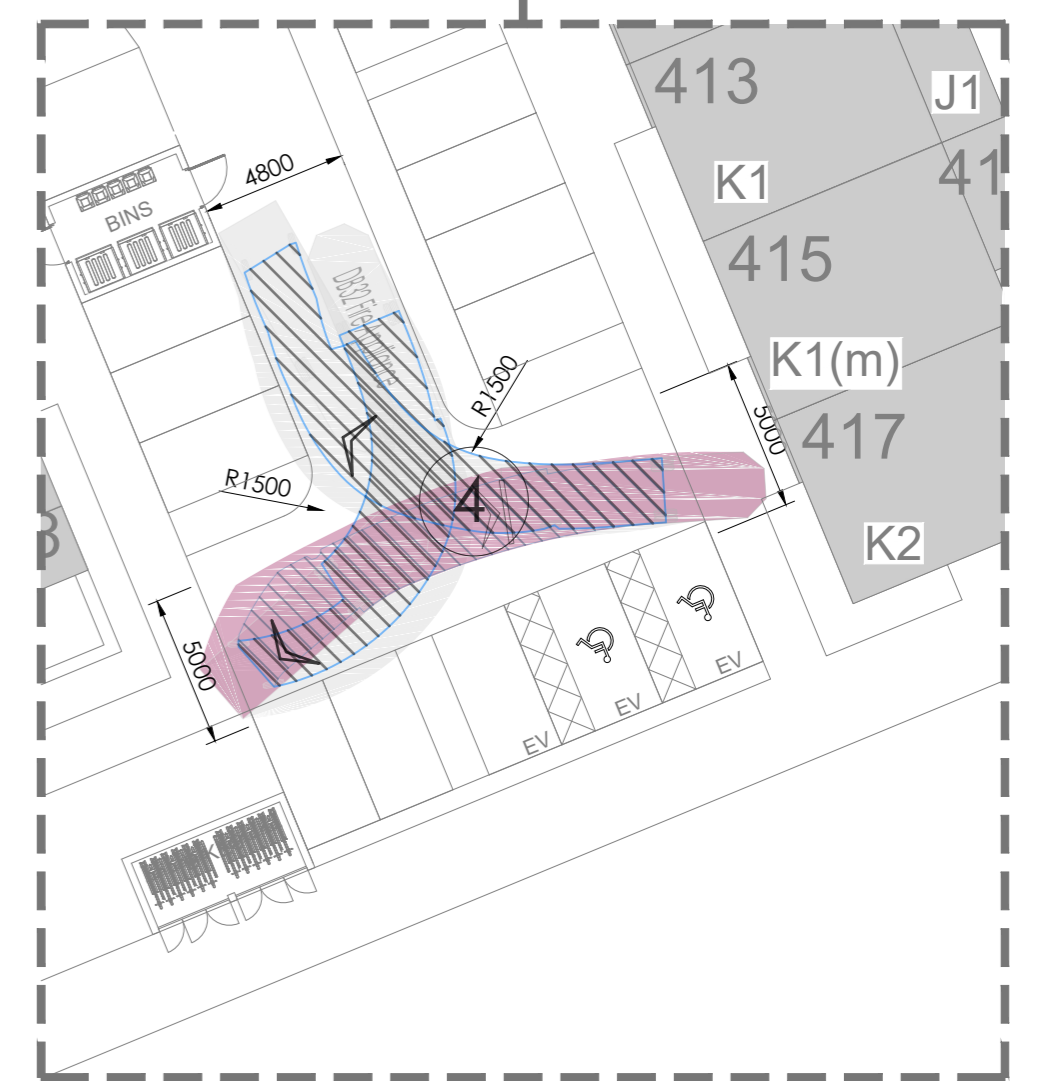

Site Layout - Key Plan  
Scale : 1:5000

REV.	DRAWN	CHKD	APPRVD	DATE	DETAILS
A	A.G.	S.O'G	S.O'G	27.09.'24	Issued for LRD Application

CLIENT	Reside (Castlepark) Ltd.
PROJECT	Castlepark, Mallow, Co. Cork

DRAWING TITLE				
Auto-Track Analysis ( 03 of 03 )				
SHEET	SCALE	PROJECT NO.	DRAWING NO.	STATUS/ISSUE
A1	1:250	6621	2019	A