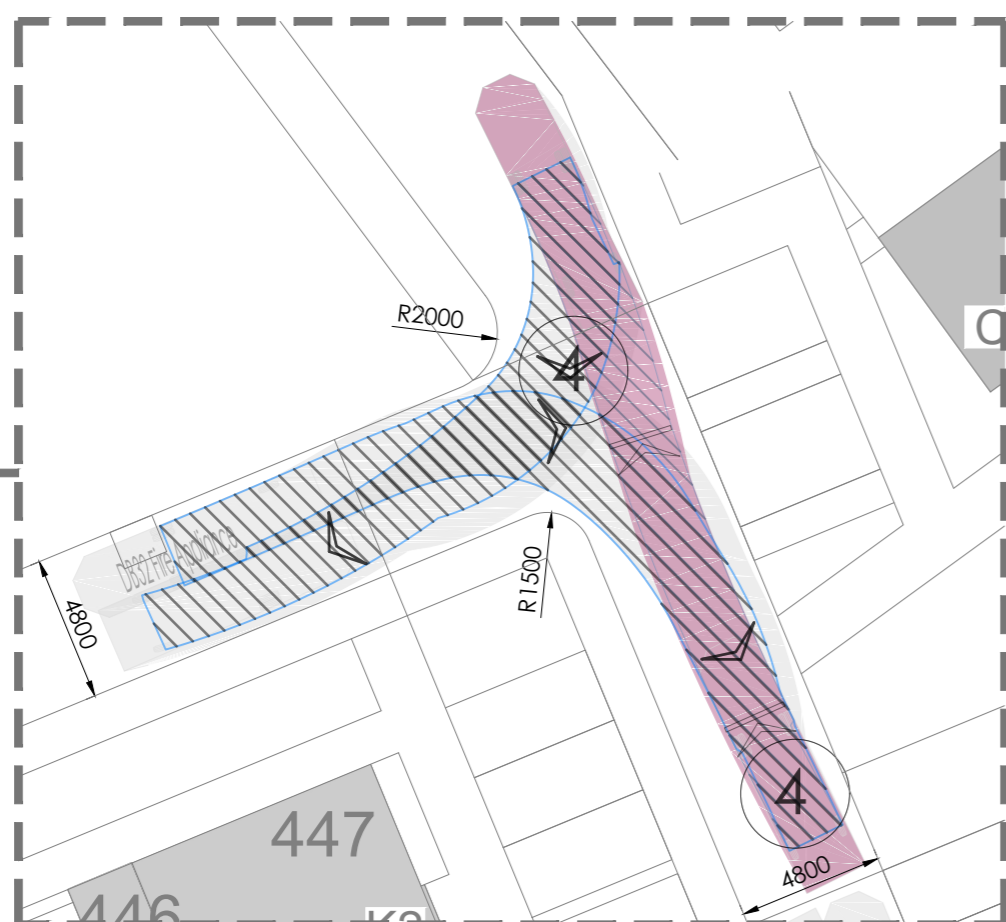

Site Layout - Key Plan  
Scale : 1:5000

REV.	DRAWN	CHKD	APPRVD	DATE	DETAILS
A	A.G.	S.O'G	S.O'G	27.09.'24	Issued for LRD Application

CLIENT	Reside (Castlepark) Ltd.
PROJECT	Castlepark, Mallow, Co. Cork

DRAWING TITLE				
Auto-Track Analysis ( 03 of 03 )				
SHEET	SCALE	PROJECT NO.	DRAWING NO.	STATUS/ISSUE
A1	1:250	6621	2019	A